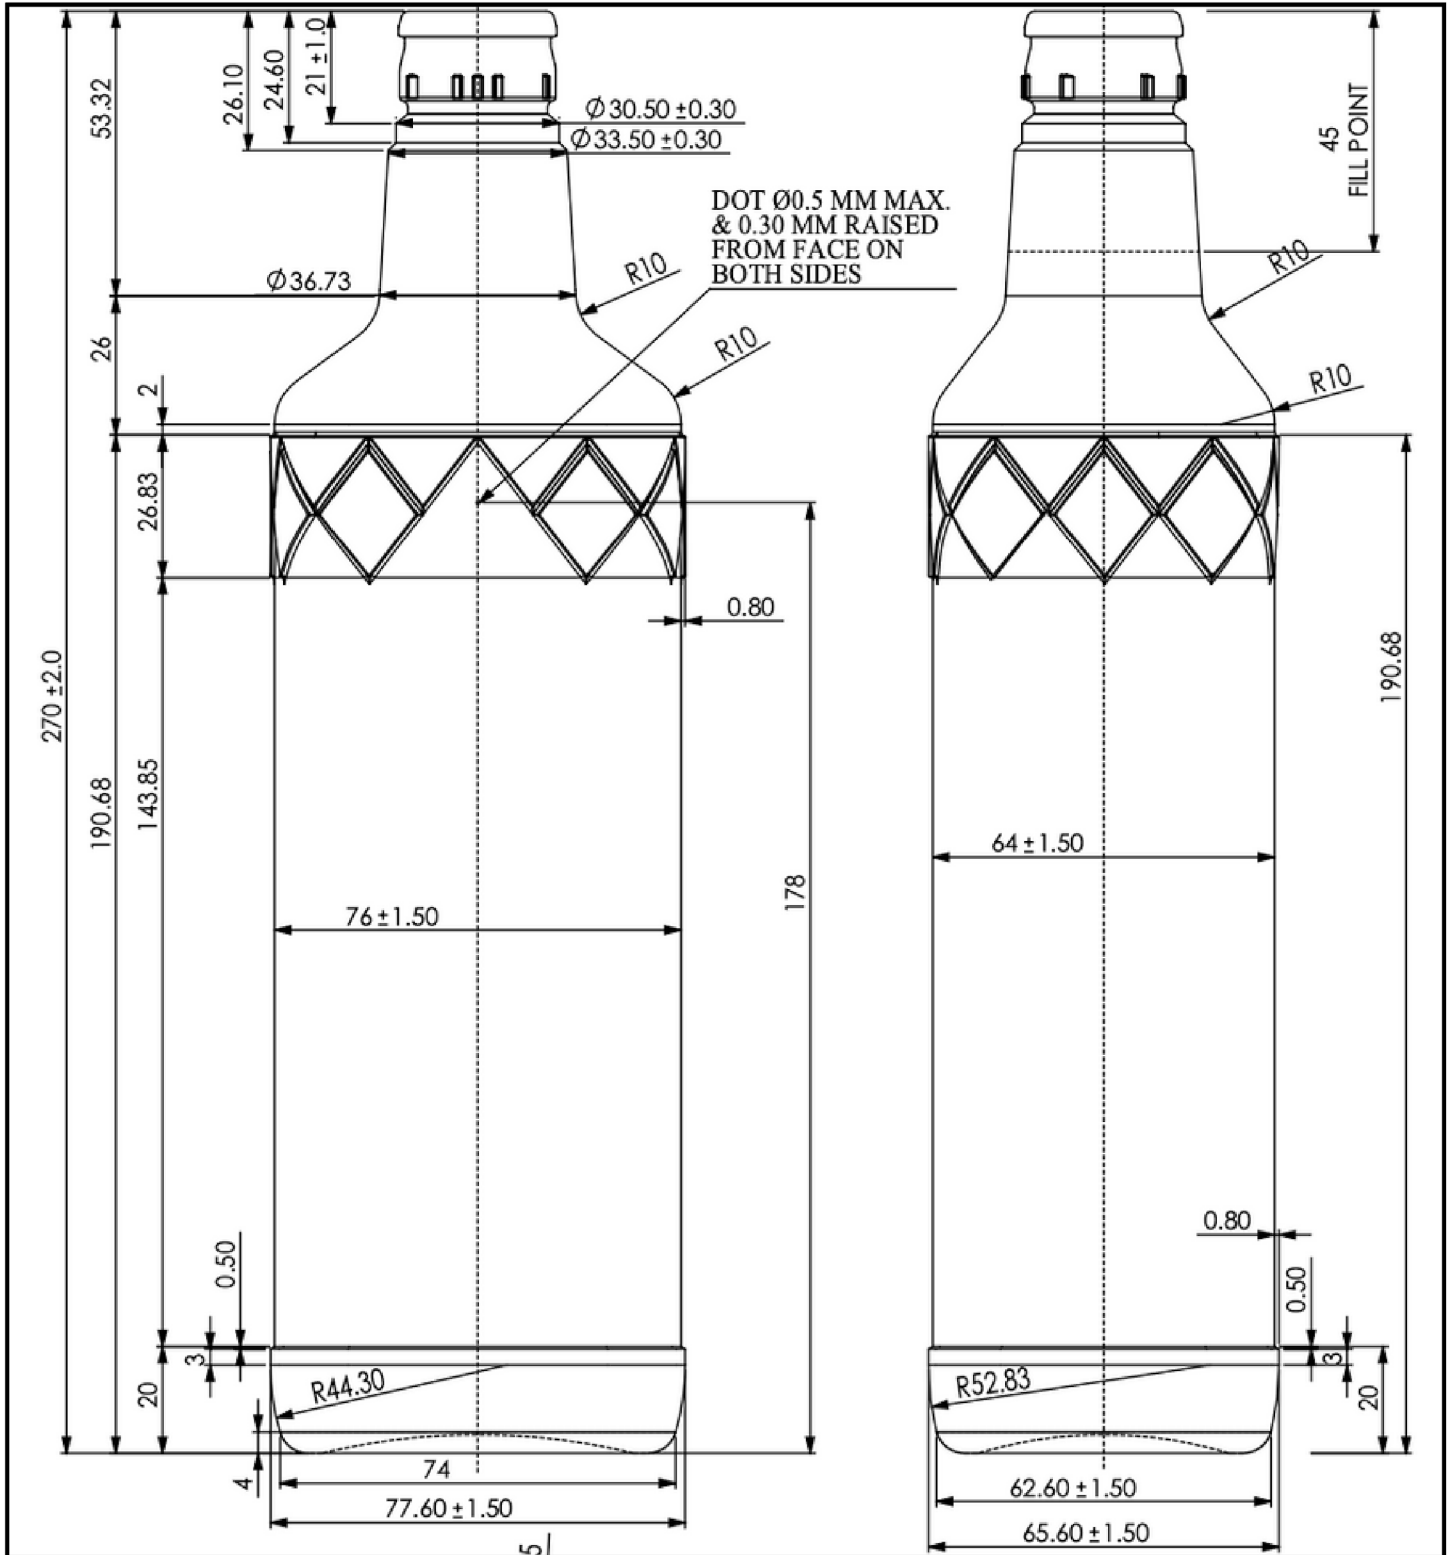

COUNTRY LIQOUR

FRONT VIEW

SIDE VIEW

BOTTOM VIEW

ALL DIMENSIONS ARE IN MILLIMETERS

Weight: 105 ± 8.0 GMS	Finish: 25 MM R.S.P.P
Brim-full Cap: 188.0 ± 3.5 ML	Colour: Flint
Fill Point: 180 ± 3.5 ML	

FRONT VIEW

Weight: 302 ± 10 GMS	Finish: 28 MM R.S.P.P
Brim-full Cap: 767 ± 7 ML	Colour: Flint
Fill Point: 750 ± 7 ML	

IMFL

BEER

CANS

■ Standard can

Can Size	Can Height
330 ml	115 mm
500 ml	168 mm
Body Dia	End Dia
Φ 211	Φ 202
	Φ 206

■ Stubby can

Can Size	Can Height
250 ml	92 mm
Body Dia	End Dia
Φ 211	Φ 202
	Φ 206

■ Sleek can

Can Size	Body Dia	Can Height	End Dia
222 ml	Φ 204	105 mm	Φ 200
250 ml		114 mm	Φ 202
310 ml		138 mm	
330 ml		146 mm	

■ Slim can

Can Size	Can Height
250 ml	134 mm
Body Dia	End Dia
Φ 202	Φ 200

PUSKARA

GLASS PVT. LTD.

+91 7042598064; 9999182012

sales@puskaraglass.com

704, 7th Floor, Palm Court, MG Road, Gurgaon

www.puskaraglass.com