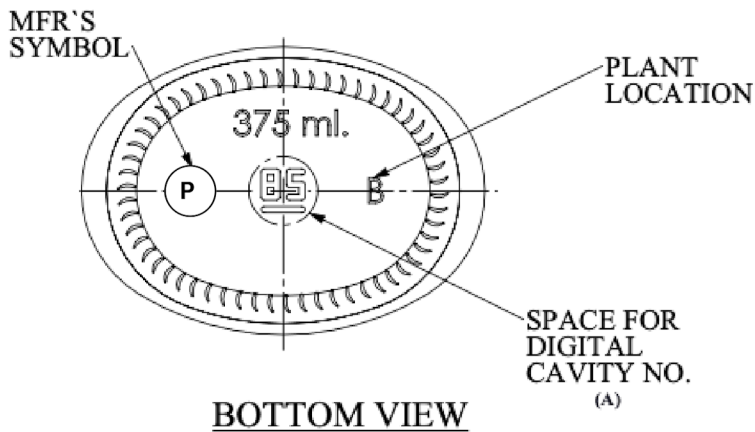

COUNTRY LIQOUR

FRONT VIEW

SIDE VIEW

BOTTOM VIEW

ALL DIMENSIONS ARE IN MILLIMETERS

Weight: 105 ± 8.0 GMS	Finish: 25 MM R.S.P.P
Brim-full Cap: 188.0 ± 3.5 ML	Colour: Flint
Fill Point: 180 ± 3.5 ML	

FRONT VIEW

SIDE VIEW

BOTTOM VIEW

ALL DIMENSIONS ARE IN MILLIMETERS

Weight: 205 ± 12 GMS	Finish: 28 MM R.S.P.P
Brim-full Cap: 387 ± 5 ML	Colour: Flint
Fill Point: 375 ± 5 ML	

FRONT VIEW

BOTTOM VIEW

ALL DIMENSIONS ARE IN MILLIMETERS

Weight: 302 ± 10 GMS	Finish: 28 MM R.S.P.P
Brim-full Cap: 767 ± 7 ML	Colour: Flint
Fill Point: 750 ± 7 ML	

IMFL

BEER

CANS

■ Standard can

Can Size	Can Height
330 ml	115 mm
500 ml	168 mm
Body Dia	End Dia
Φ 211	Φ 202
	Φ 206

■ Stubby can

Can Size	Can Height
250 ml	92 mm
Body Dia	End Dia
Φ 211	Φ 202
	Φ 206

■ Sleek can

Can Size	Body Dia	Can Height	End Dia
222 ml	Φ 204	105 mm	Φ 200
250 ml		114 mm	Φ 202
310 ml		138 mm	
330 ml		146 mm	