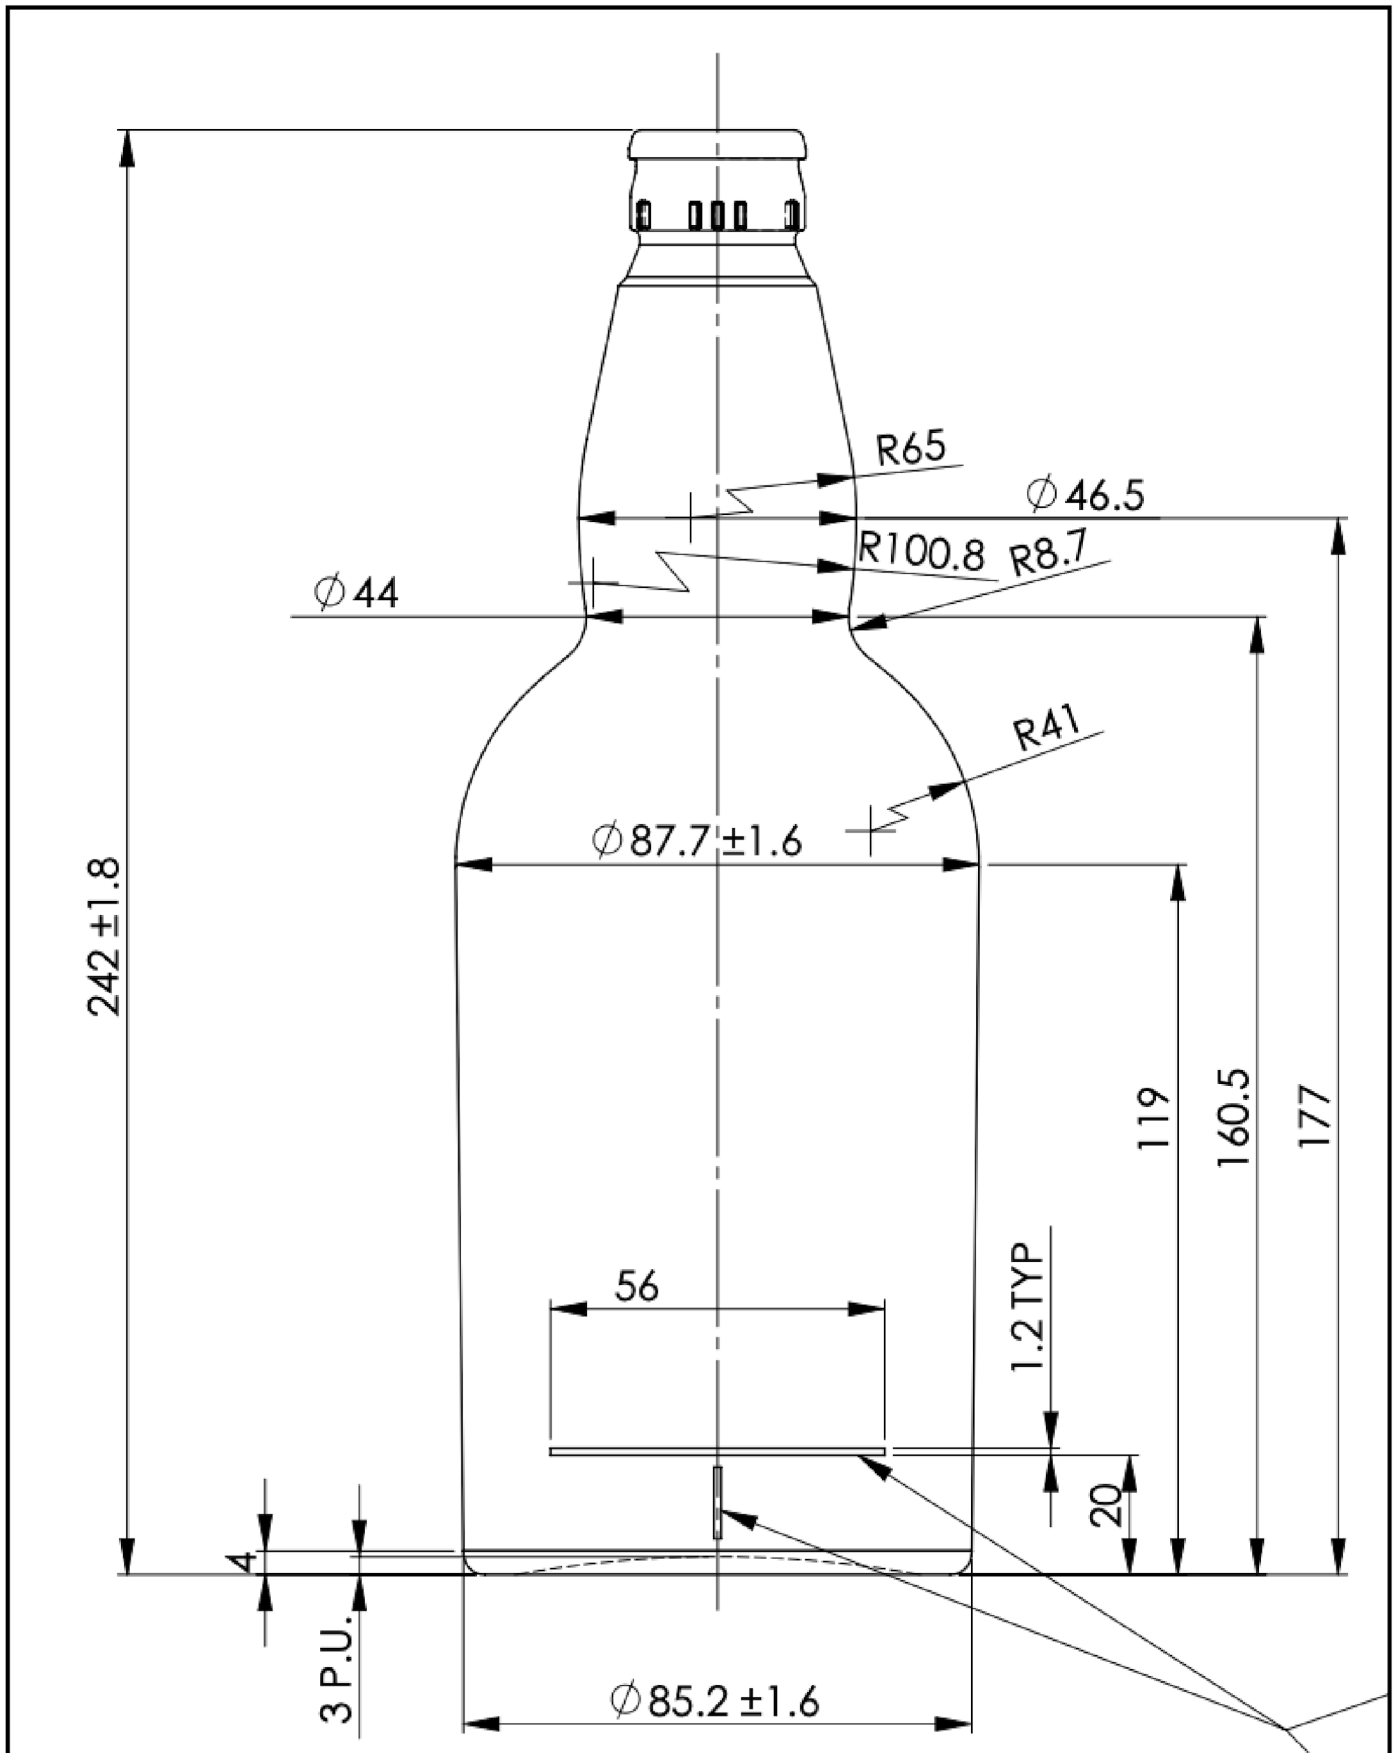

COUNTRY LIQOUR

FRONT VIEW

SIDE VIEW

BOTTOM VIEW

ALL DIMENSIONS ARE IN MILLIMETERS

Weight: 105 ± 8.0 GMS	Finish: 25 MM R.S.P.P
Brim-full Cap: 188.0 ± 3.5 ML	Colour: Flint
Fill Point: 180 ± 3.5 ML	

FRONT VIEW

Weight: 302 ± 10 GMS	Finish: 28 MM R.S.P.P
Brim-full Cap: 767 ± 7 ML	Colour: Flint
Fill Point: 750 ± 7 ML	

IMFL

BEER

CANS

■ Standard can

Can Size	Can Height
330 ml	115 mm
500 ml	168 mm
Body Dia	End Dia
Φ 211	Φ 202
	Φ 206

■ Stubby can

Can Size	Can Height
250 ml	92 mm
Body Dia	End Dia
Φ 211	Φ 202
	Φ 206

■ Sleek can

Can Size	Body Dia	Can Height	End Dia
222 ml	Φ 204	105 mm	Φ 200
250 ml		114 mm	Φ 202
310 ml		138 mm	
330 ml		146 mm	

■ Slim can

Can Size	Can Height
250 ml	134 mm
Body Dia	End Dia
Φ 202	Φ 200

PUSKARA

GLASS PVT. LTD.

+91 7042598064; 9999182012

sales@puskaraglass.com

704, 7th Floor, Palm Court, MG Road, Gurgaon

www.puskaraglass.com