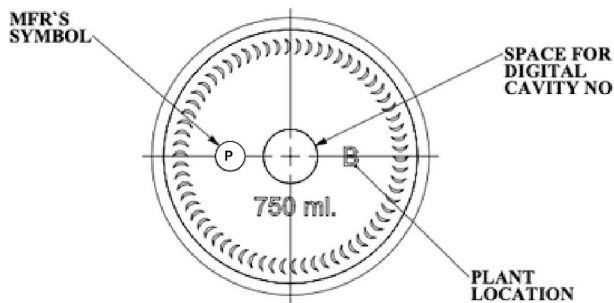

COUNTRY LIQOUR

FRONT VIEW

SIDE VIEW

BOTTOM VIEW

ALL DIMENSIONS ARE IN MILLIMETERS

Weight: 105 ± 8.0 GMS	Finish: 25 MM R.S.P.P
Brim-full Cap: 188.0 ± 3.5 ML	Colour: Flint
Fill Point: 180 ± 3.5 ML	

FRONT VIEW

SIDE VIEW

BOTTOM VIEW

ALL DIMENSIONS ARE IN MILLIMETERS

Weight: 205 ± 12 GMS	Finish: 28 MM R.S.P.P
Brim-full Cap: 387 ± 5 ML	Colour: Flint
Fill Point: 375 ± 5 ML	

FRONT VIEW

BOTTOM VIEW

ALL DIMENSIONS ARE IN MILLIMETERS

Weight: 302 ± 10 GMS	Finish: 28 MM R.S.P.P
Brim-full Cap: 767 ± 7 ML	Colour: Flint
Fill Point: 750 ± 7 ML	

IMFL

BEER

CANS

■ Standard can

Can Size	Can Height
330 ml	115 mm
500 ml	168 mm
Body Dia	End Dia
Φ 211	Φ 202
	Φ 206

■ Stubby can

Can Size	Can Height
250 ml	92 mm
Body Dia	End Dia
Φ 211	Φ 202
	Φ 206

■ Sleek can

Can Size	Body Dia	Can Height	End Dia
222 ml	Φ 204	105 mm	Φ 200
250 ml		114 mm	Φ 202
310 ml		138 mm	
330 ml		146 mm	