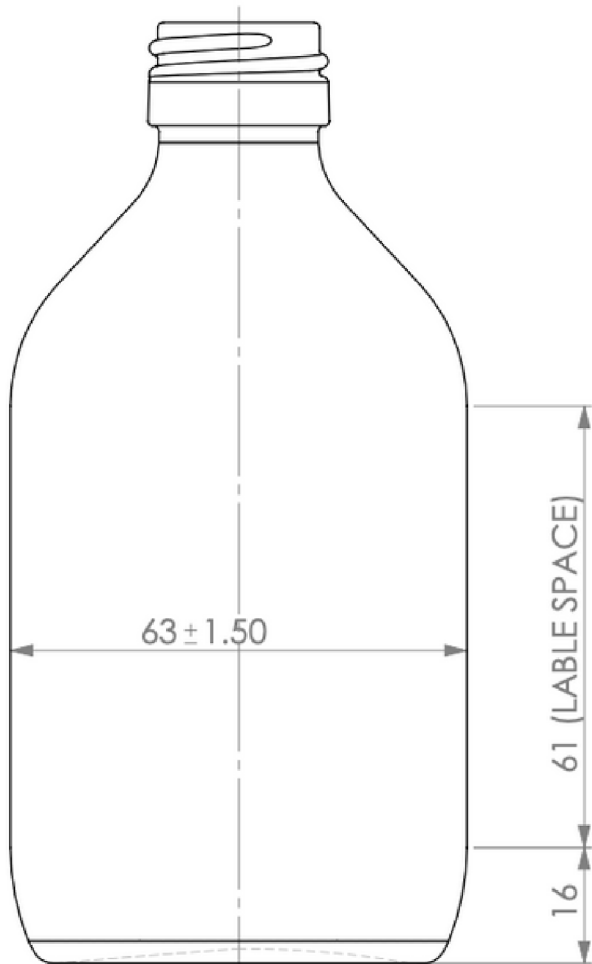

COUNTRY LIQOUR

FRONT VIEW

SIDE VIEW

BOTTOM VIEW

ALL DIMENSIONS ARE IN MILLIMETERS

Weight: 105 ± 8.0 GMS	Finish: 25 MM R.S.P.P
Brim-full Cap: 188.0 ± 3.5 ML	Colour: Flint
Fill Point: 180 ± 3.5 ML	

FRONT VIEW

SIDE VIEW

BOTTOM VIEW

ALL DIMENSIONS ARE IN MILLIMETERS

Weight: 205 ± 12 GMS	Finish: 28 MM R.S.P.P
Brim-full Cap: 387 ± 5 ML	Colour: Flint
Fill Point: 375 ± 5 ML	

FRONT VIEW

BOTTOM VIEW

ALL DIMENSIONS ARE IN MILLIMETERS

Weight: 302 ± 10 GMS	Finish: 28 MM R.S.P.P
Brim-full Cap: 767 ± 7 ML	Colour: Flint
Fill Point: 750 ± 7 ML	

IMFL

BEER

CANS

■ Standard can

Can Size	Can Height
330 ml	115 mm
500 ml	168 mm
Body Dia	End Dia
Φ 211	Φ 202
	Φ 206

■ Stubby can

Can Size	Can Height
250 ml	92 mm
Body Dia	End Dia
Φ 211	Φ 202
	Φ 206

■ Sleek can

Can Size	Body Dia	Can Height	End Dia
222 ml	Φ 204	105 mm	Φ 200
250 ml		114 mm	Φ 202
310 ml		138 mm	
330 ml		146 mm	