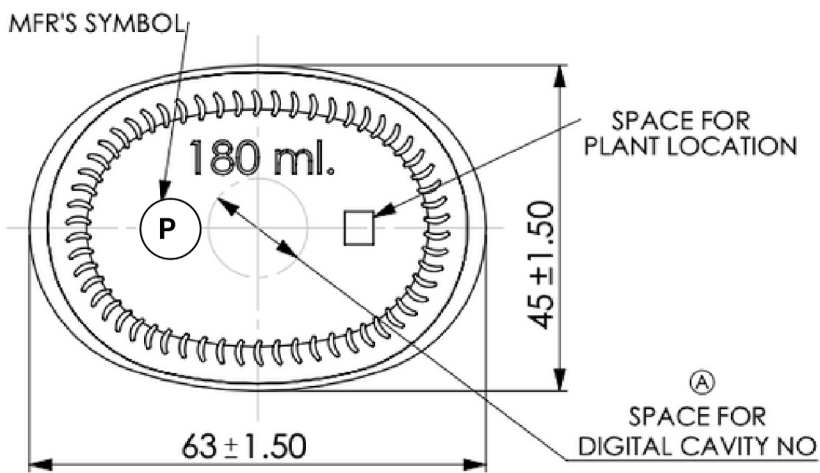

COUNTRY LIQOUR

FRONT VIEW

SIDE VIEW

BOTTOM VIEW

ALL DIMENSIONS ARE IN MILLIMETERS

Weight: 105 ± 8.0 GMS	Finish: 25 MM R.S.P.P
Brim-full Cap: 188.0 ± 3.5 ML	Colour: Flint
Fill Point: 180 ± 3.5 ML	

FRONT VIEW

SIDE VIEW

BOTTOM VIEW

ALL DIMENSIONS ARE IN MILLIMETERS

Weight: 205 ± 12 GMS	Finish: 28 MM R.S.P.P
Brim-full Cap: 387 ± 5 ML	Colour: Flint
Fill Point: 375 ± 5 ML	

FRONT VIEW

BOTTOM VIEW

ALL DIMENSIONS ARE IN MILLIMETERS

Weight: 302 ± 10 GMS	Finish: 28 MM R.S.P.P
Brim-full Cap: 767 ± 7 ML	Colour: Flint
Fill Point: 750 ± 7 ML	

IMFL

BEER

CANS

■ Standard can

Can Size	Can Height
330 ml	115 mm
500 ml	168 mm
Body Dia	End Dia
Φ 211	Φ 202
	Φ 206

■ Stubby can

Can Size	Can Height
250 ml	92 mm
Body Dia	End Dia
Φ 211	Φ 202
	Φ 206

■ Sleek can

Can Size	Body Dia	Can Height	End Dia
222 ml	Φ 204	105 mm	Φ 200
250 ml		114 mm	Φ 202
310 ml		138 mm	
330 ml		146 mm	