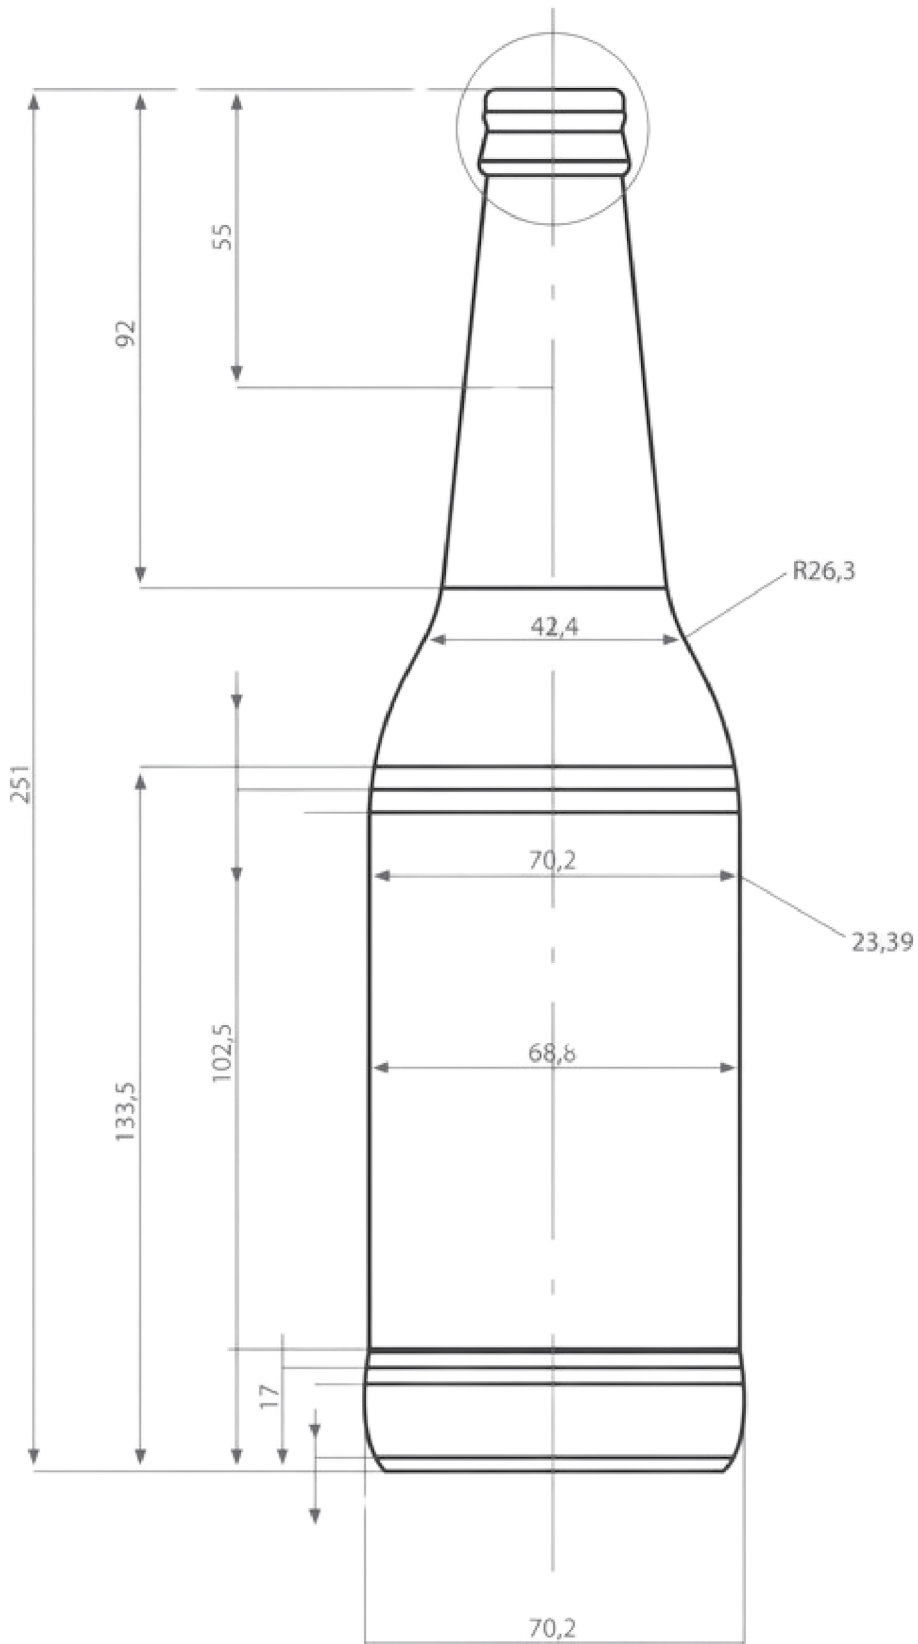

COUNTRY LIQOUR

FRONT VIEW

SIDE VIEW

BOTTOM VIEW

ALL DIMENSIONS ARE IN MILLIMETERS

Weight: 105 ± 8.0 GMS	Finish: 25 MM R.S.P.P
Brim-full Cap: 188.0 ± 3.5 ML	Colour: Flint
Fill Point: 180 ± 3.5 ML	

FRONT VIEW

SIDE VIEW

BOTTOM VIEW

ALL DIMENSIONS ARE IN MILLIMETERS

Weight: 205 ± 12 GMS	Finish: 28 MM R.S.P.P
Brim-full Cap: 387 ± 5 ML	Colour: Flint
Fill Point: 375 ± 5 ML	

FRONT VIEW

BOTTOM VIEW

ALL DIMENSIONS ARE IN MILLIMETERS

Weight: 302 ± 10 GMS	Finish: 28 MM R.S.P.P
Brim-full Cap: 767 ± 7 ML	Colour: Flint
Fill Point: 750 ± 7 ML	

IMFL

BEER

CANS

■ Standard can

Can Size	Can Height
330 ml	115 mm
500 ml	168 mm
Body Dia	End Dia
Φ 211	Φ 202
	Φ 206

■ Stubby can

Can Size	Can Height
250 ml	92 mm
Body Dia	End Dia
Φ 211	Φ 202
	Φ 206

■ Sleek can

Can Size	Body Dia	Can Height	End Dia
222 ml	Φ 204	105 mm	Φ 200
250 ml		114 mm	Φ 202
310 ml		138 mm	
330 ml		146 mm	