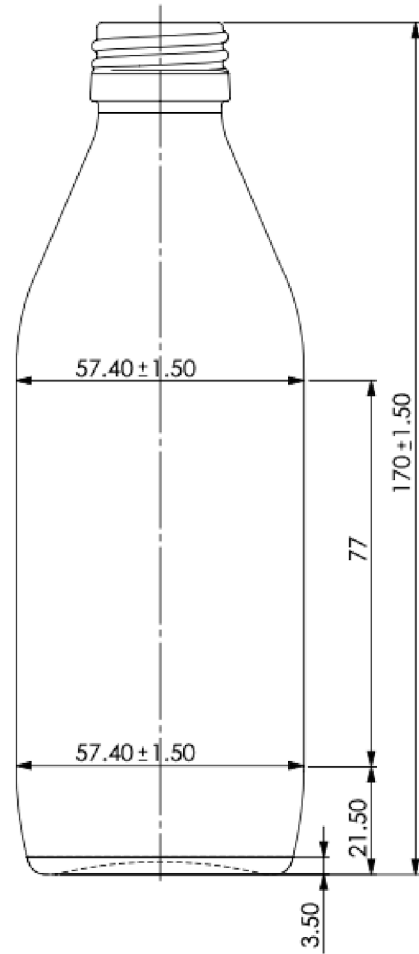

COUNTRY LIQOUR

FRONT VIEW

SIDE VIEW

BOTTOM VIEW

ALL DIMENSIONS ARE IN MILLIMETERS

Weight: 105 ± 8.0 GMS	Finish: 25 MM R.S.P.P
Brim-full Cap: 188.0 ± 3.5 ML	Colour: Flint
Fill Point: 180 ± 3.5 ML	

FRONT VIEW

SIDE VIEW

BOTTOM VIEW

ALL DIMENSIONS ARE IN MILLIMETERS

Weight: 205 ± 12 GMS	Finish: 28 MM R.S.P.P
Brim-full Cap: 387 ± 5 ML	Colour: Flint
Fill Point: 375 ± 5 ML	

FRONT VIEW

BOTTOM VIEW

ALL DIMENSIONS ARE IN MILLIMETERS

Weight: 302 ± 10 GMS	Finish: 28 MM R.S.P.P
Brim-full Cap: 767 ± 7 ML	Colour: Flint
Fill Point: 750 ± 7 ML	

IMFL

BEER

CANS

■ Standard can

Can Size	Can Height
330 ml	115 mm
500 ml	168 mm
Body Dia	End Dia
Φ 211	Φ 202
	Φ 206

■ Stubby can

Can Size	Can Height
250 ml	92 mm
Body Dia	End Dia
Φ 211	Φ 202
	Φ 206

■ Sleek can

Can Size	Body Dia	Can Height	End Dia
222 ml	Φ 204	105 mm	Φ 200
250 ml		114 mm	Φ 202
310 ml		138 mm	
330 ml		146 mm	