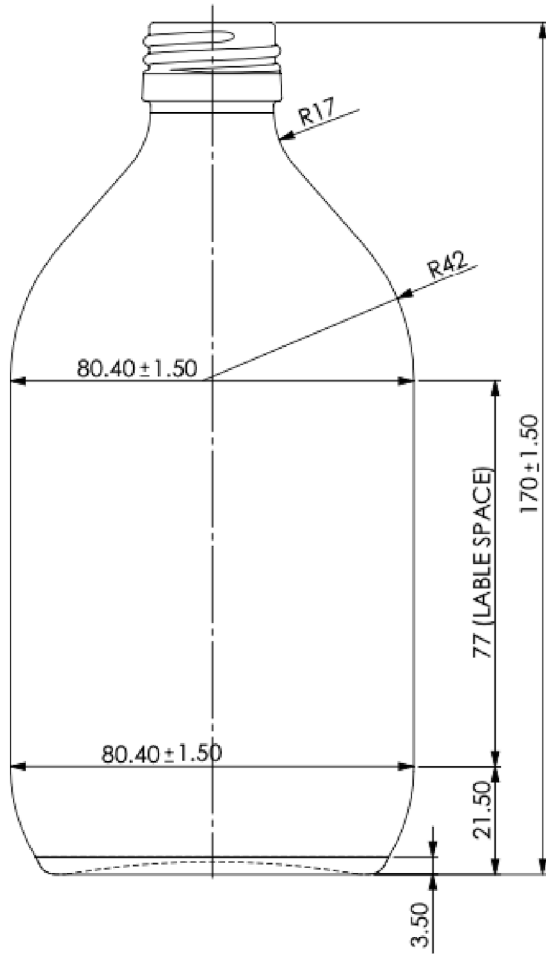

COUNTRY LIQOUR

FRONT VIEW

SIDE VIEW

BOTTOM VIEW

ALL DIMENSIONS ARE IN MILLIMETERS

Weight: 105 ± 8.0 GMS	Finish: 25 MM R.S.P.P
Brim-full Cap: 188.0 ± 3.5 ML	Colour: Flint
Fill Point: 180 ± 3.5 ML	

FRONT VIEW

SIDE VIEW

BOTTOM VIEW

ALL DIMENSIONS ARE IN MILLIMETERS

Weight: 205 ± 12 GMS	Finish: 28 MM R.S.P.P
Brim-full Cap: 387 ± 5 ML	Colour: Flint
Fill Point: 375 ± 5 ML	

FRONT VIEW

BOTTOM VIEW

ALL DIMENSIONS ARE IN MILLIMETERS

Weight: 302 ± 10 GMS	Finish: 28 MM R.S.P.P
Brim-full Cap: 767 ± 7 ML	Colour: Flint
Fill Point: 750 ± 7 ML	

IMFL

BEER

CANS

■ Standard can

Can Size	Can Height
330 ml	115 mm
500 ml	168 mm
Body Dia	End Dia
Φ 211	Φ 202
	Φ 206

■ Stubby can

Can Size	Can Height
250 ml	92 mm
Body Dia	End Dia
Φ 211	Φ 202
	Φ 206

■ Sleek can

Can Size	Body Dia	Can Height	End Dia
222 ml	Φ 204	105 mm	Φ 200
250 ml		114 mm	Φ 202
310 ml		138 mm	
330 ml		146 mm	