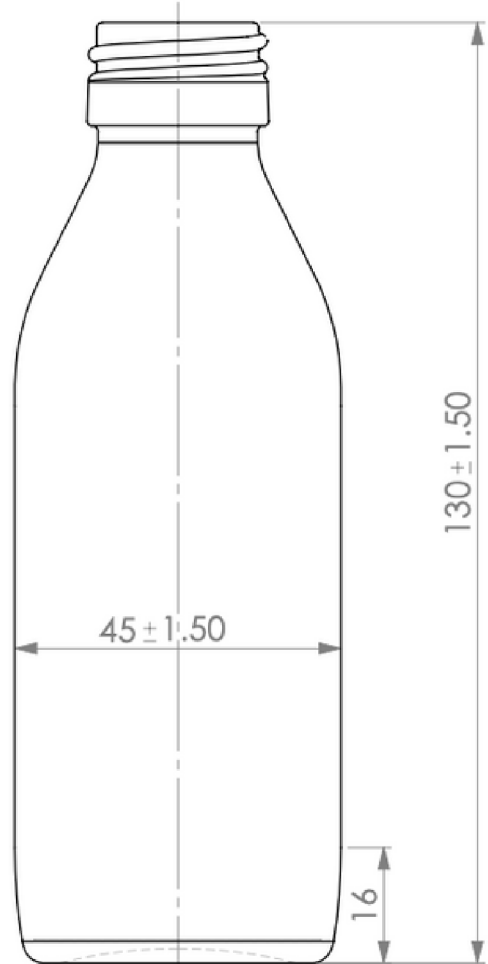

COUNTRY LIQOUR

FRONT VIEW

SIDE VIEW

BOTTOM VIEW

ALL DIMENSIONS ARE IN MILLIMETERS

Weight: 105 ± 8.0 GMS	Finish: 25 MM R.S.P.P
Brim-full Cap: 188.0 ± 3.5 ML	Colour: Flint
Fill Point: 180 ± 3.5 ML	

FRONT VIEW

SIDE VIEW

BOTTOM VIEW

ALL DIMENSIONS ARE IN MILLIMETERS

Weight: 205 ± 12 GMS	Finish: 28 MM R.S.P.P
Brim-full Cap: 387 ± 5 ML	Colour: Flint
Fill Point: 375 ± 5 ML	

FRONT VIEW

BOTTOM VIEW

ALL DIMENSIONS ARE IN MILLIMETERS

Weight: 302 ± 10 GMS	Finish: 28 MM R.S.P.P
Brim-full Cap: 767 ± 7 ML	Colour: Flint
Fill Point: 750 ± 7 ML	

IMFL

BEER

CANS

■ Standard can

Can Size	Can Height
330 ml	115 mm
500 ml	168 mm
Body Dia	End Dia
Φ 211	Φ 202
	Φ 206

■ Stubby can

Can Size	Can Height
250 ml	92 mm
Body Dia	End Dia
Φ 211	Φ 202
	Φ 206

■ Sleek can

Can Size	Body Dia	Can Height	End Dia
222 ml	Φ 204	105 mm	Φ 200
250 ml		114 mm	Φ 202
310 ml		138 mm	
330 ml		146 mm	