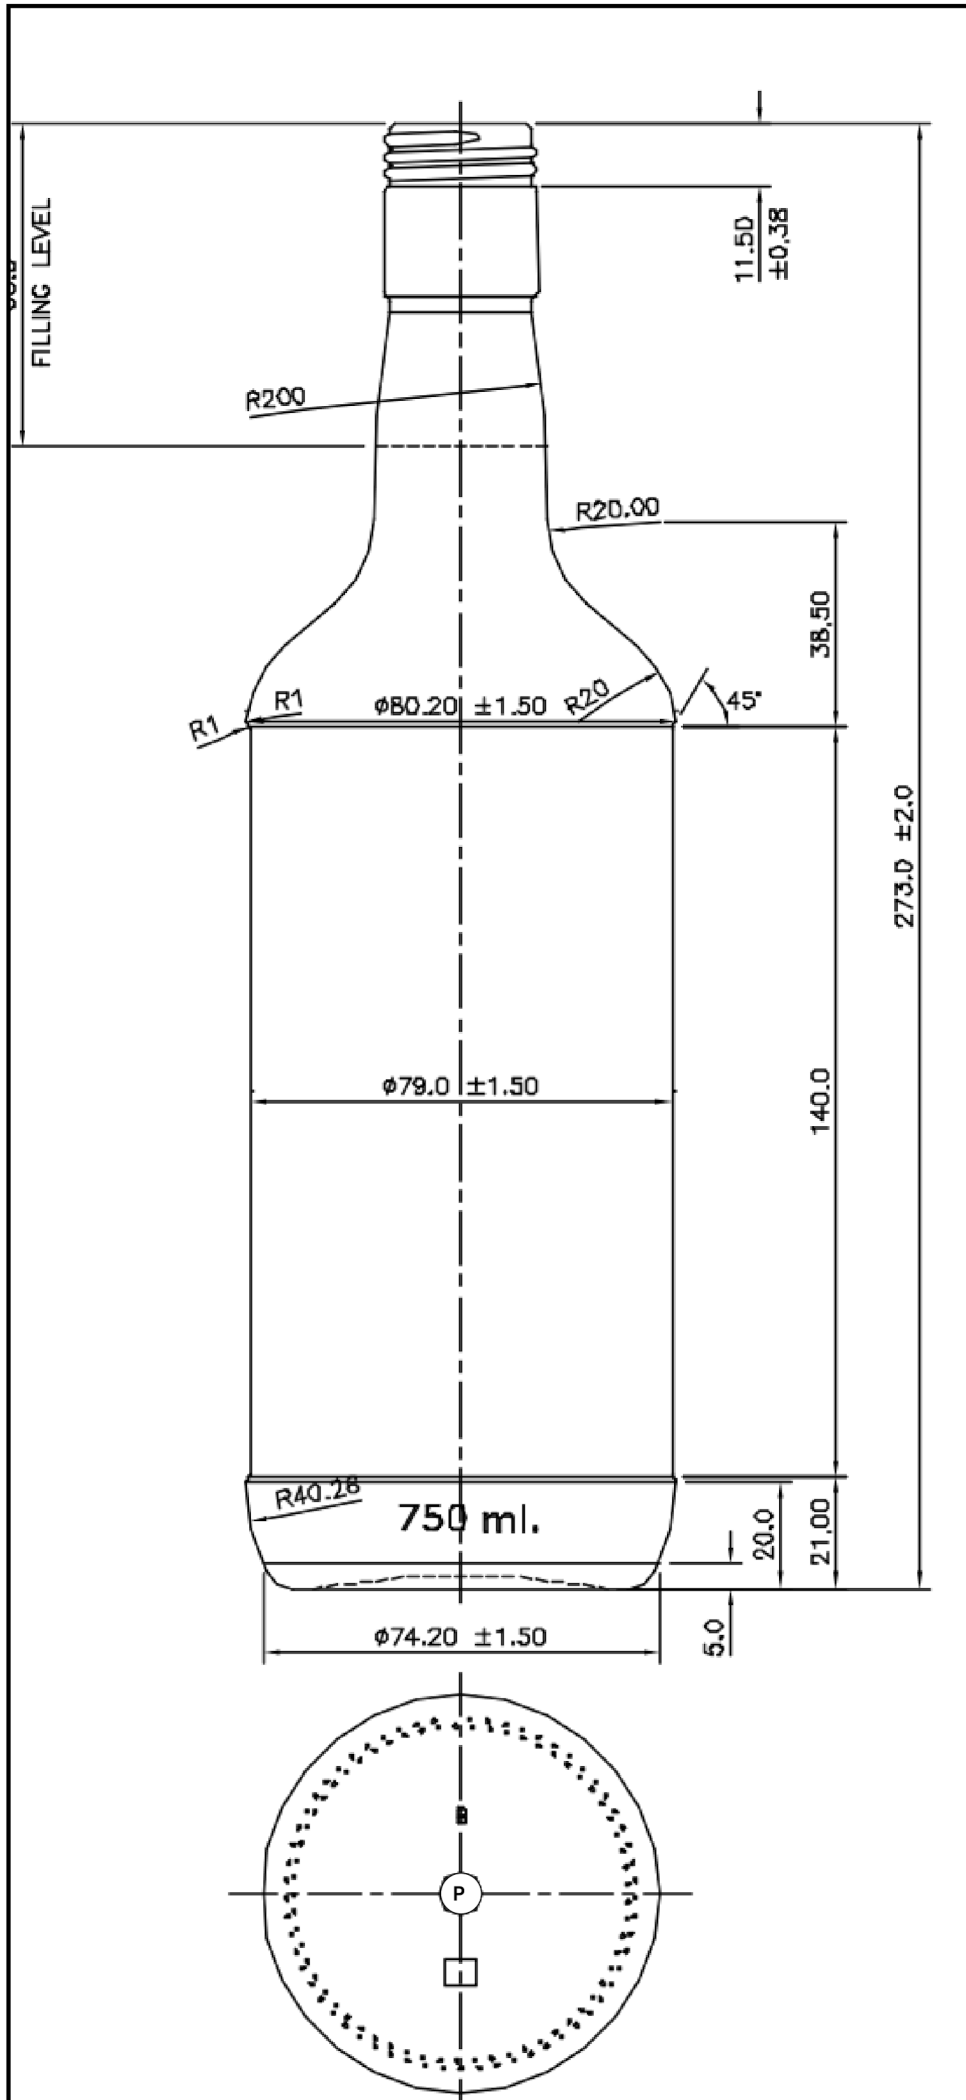

COUNTRY LIQOUR

FRONT VIEW

SIDE VIEW

BOTTOM VIEW

ALL DIMENSIONS ARE IN MILLIMETERS

Weight: 105 ± 8.0 GMS	Finish: 25 MM R.S.P.P
Brim-full Cap: 188.0 ± 3.5 ML	Colour: Flint
Fill Point: 180 ± 3.5 ML	

FRONT VIEW

SIDE VIEW

BOTTOM VIEW

ALL DIMENSIONS ARE IN MILLIMETERS

Weight: 205 ± 12 GMS	Finish: 28 MM R.S.P.P
Brim-full Cap: 387 ± 5 ML	Colour: Flint
Fill Point: 375 ± 5 ML	

FRONT VIEW

BOTTOM VIEW

ALL DIMENSIONS ARE IN MILLIMETERS

Weight: 302 ± 10 GMS	Finish: 28 MM R.S.P.P
Brim-full Cap: 767 ± 7 ML	Colour: Flint
Fill Point: 750 ± 7 ML	

IMFL

BEER

CANS

■ Standard can

Can Size	Can Height
330 ml	115 mm
500 ml	168 mm
Body Dia	End Dia
Φ 211	Φ 202
	Φ 206

■ Stubby can

Can Size	Can Height
250 ml	92 mm
Body Dia	End Dia
Φ 211	Φ 202
	Φ 206

■ Sleek can

Can Size	Body Dia	Can Height	End Dia
222 ml	Φ 204	105 mm	Φ 200
250 ml		114 mm	Φ 202
310 ml		138 mm	
330 ml		146 mm	