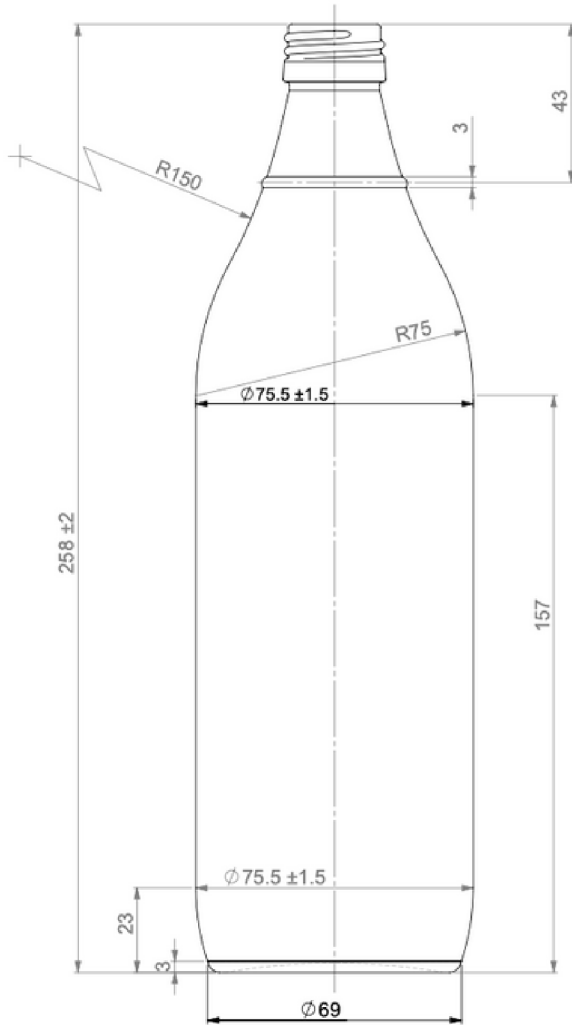

COUNTRY LIQOUR

FRONT VIEW

SIDE VIEW

BOTTOM VIEW

ALL DIMENSIONS ARE IN MILLIMETERS

Weight: 105 ± 8.0 GMS	Finish: 25 MM R.S.P.P
Brim-full Cap: 188.0 ± 3.5 ML	Colour: Flint
Fill Point: 180 ± 3.5 ML	

FRONT VIEW

SIDE VIEW

BOTTOM VIEW

ALL DIMENSIONS ARE IN MILLIMETERS

Weight: 205 ± 12 GMS	Finish: 28 MM R.S.P.P
Brim-full Cap: 387 ± 5 ML	Colour: Flint
Fill Point: 375 ± 5 ML	

FRONT VIEW

BOTTOM VIEW

ALL DIMENSIONS ARE IN MILLIMETERS

Weight: 302 ± 10 GMS	Finish: 28 MM R.S.P.P
Brim-full Cap: 767 ± 7 ML	Colour: Flint
Fill Point: 750 ± 7 ML	

IMFL

BEER

CANS

■ Standard can

Can Size	Can Height
330 ml	115 mm
500 ml	168 mm
Body Dia	End Dia
Φ 211	Φ 202
	Φ 206

■ Stubby can

Can Size	Can Height
250 ml	92 mm
Body Dia	End Dia
Φ 211	Φ 202
	Φ 206

■ Sleek can

Can Size	Body Dia	Can Height	End Dia
222 ml	Φ 204	105 mm	Φ 200
250 ml		114 mm	Φ 202
310 ml		138 mm	
330 ml		146 mm	